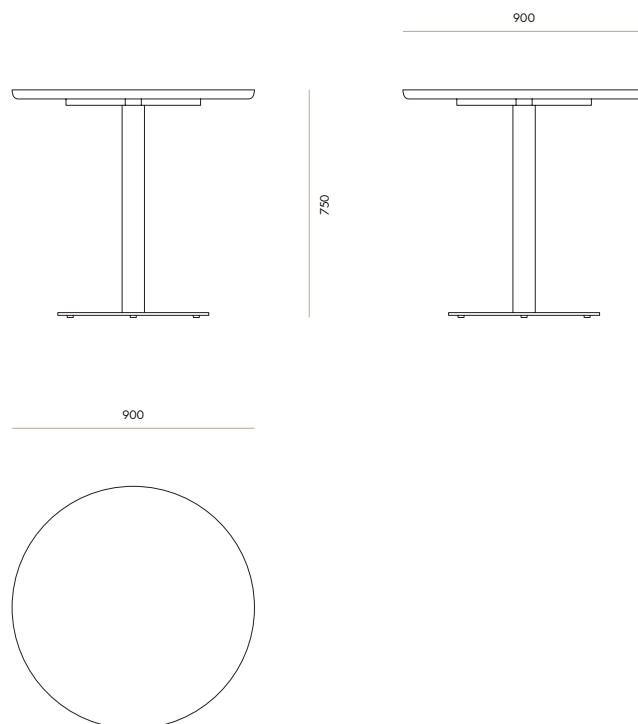

## Dimensions

800dia x 750H

900dia x 750H

1000dia x 750H

# Stalk Pedestal Table

## Variants

800Dia

Code

#895

900Dia

Code

#4962