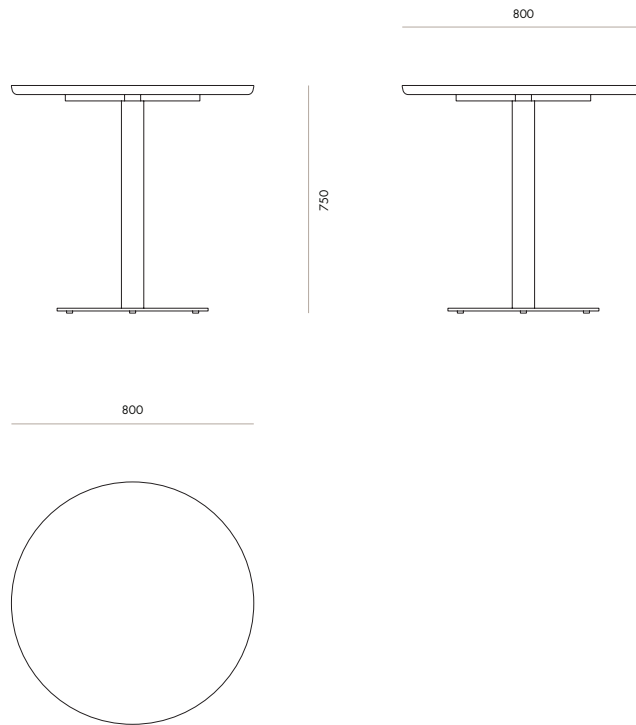

Stalk Pedestal Table

Variants

800Dia

Code

#895