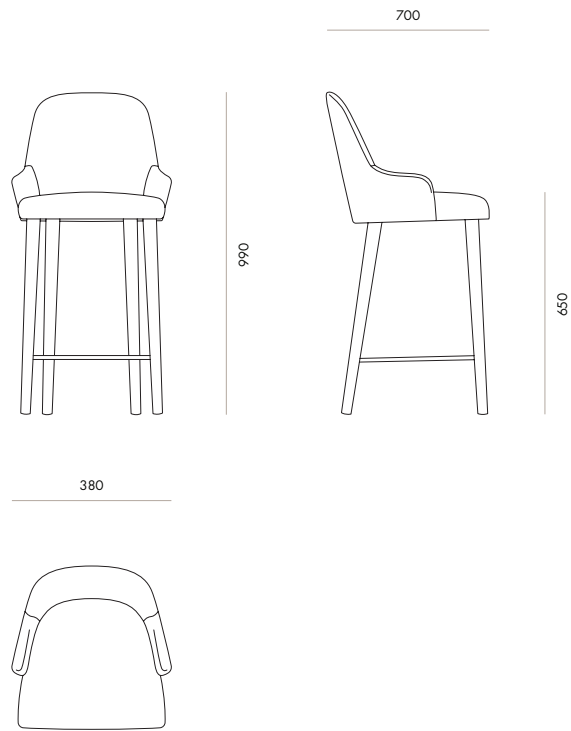

Olsen Bar Stool

Variants

Olsen Bar Stool

Code

#6849

Code

#7452