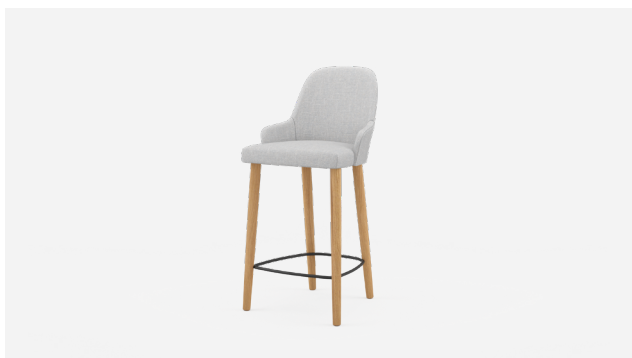

Acorn Furniture

Product Sheet

Olsen Bar Stool

Olsen Bar Stool

Our Olsen Bar Stool features a simple, modern, curved design with a generous upholstered seat and back. A family of chairs and stools for living and dining spaces, Olsen's variants offer options and cohesion across a range of spaces.

Made to order

Lightweight

Size options

7 year warranty

Dimensions

650H

380W x 990H x 700D, 650SH

750H

380W x 990H x 700D, 750SH

Specifications

- Powder coated metal foot ring
- Tapered dowel solid timber legs
- High quality commercial grade foam
- Multi strand elasticised webbing in seat base for optimum support
- Curved light weight backrest
- Non-marking glides on all legs