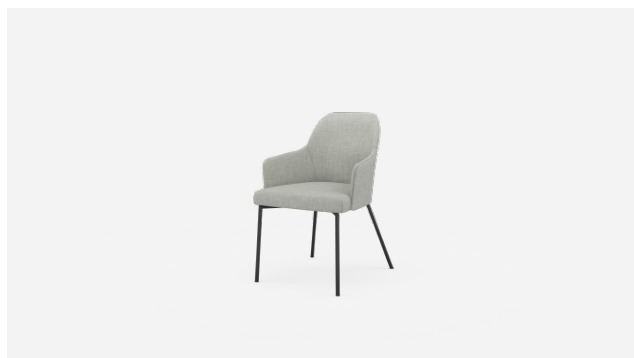

Acorn Furniture

Product Sheet

Olsen Arm Chair - Metal Legs

Olsen Arm Chair - Metal Legs

Our Olsen Arm Chair features a simple, modern, curved design with a generous upholstered seat and back. A family of chairs and stools for living and dining spaces, Olsen's variants offer options and cohesion across a range of spaces.

Care friendly

Made to order

7 year warranty

Lightweight

Dimensions

Olsen Arm Chair - Metal Frame

680W x 860H x 570D, 470SH

Specifications

- Tapered dowel solid timber legs
- High quality commercial grade foam
- Multi strand elasticised webbing in seat base for optimum support
- Curved light weight backrest making the chair easily moveable
- Non-marking glides on all legs
- Correct seat height for easy entry/exit