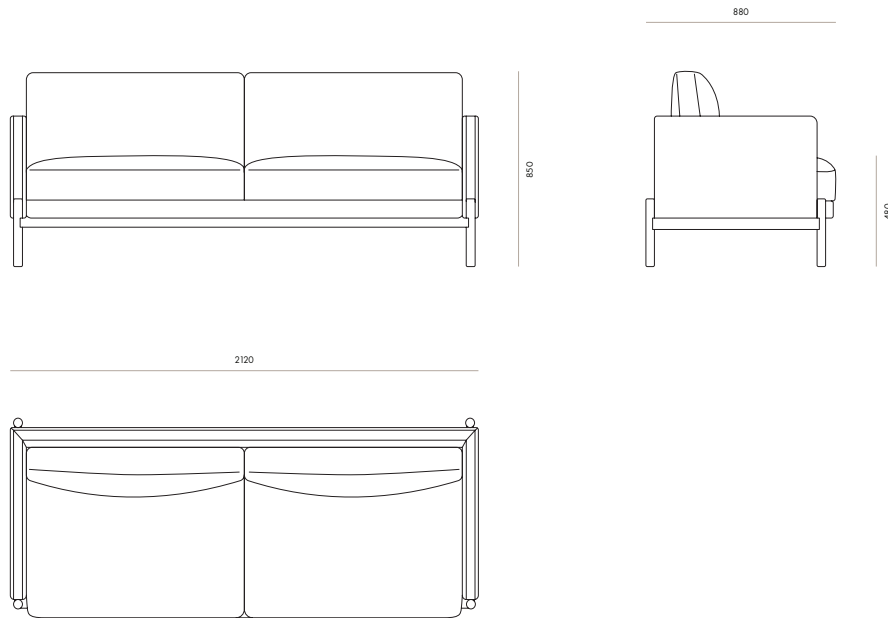

Kodi Sofa

Variants

Kodi 3 Seater

Code #8174-A-FOS-EFB