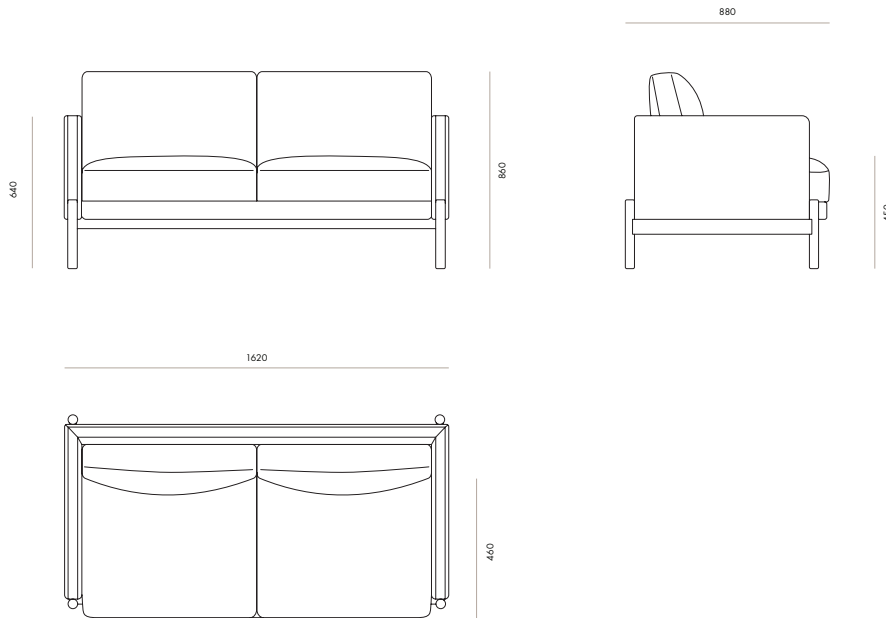

Kodi Sofa

Variants

Kodi 2 Seater

Code #8168-A-FOS-EFB