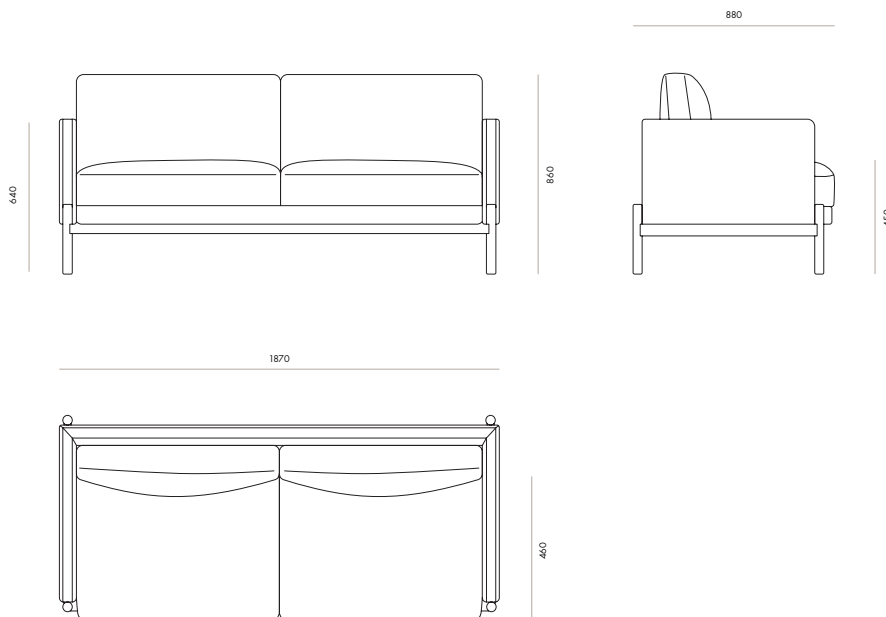

Kodi 2.5 Seater Sofa

Code #7116-A-FOS-EFB