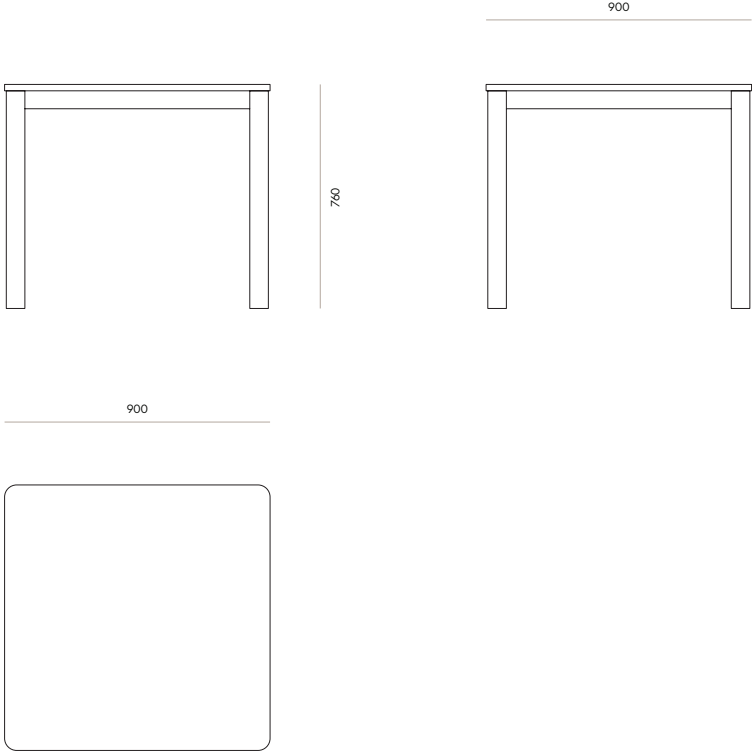

Juni Square Dining Table

Variants

Juni Square Dining Table

Code

#7104

Juni Square Dining Table

Code

#5599