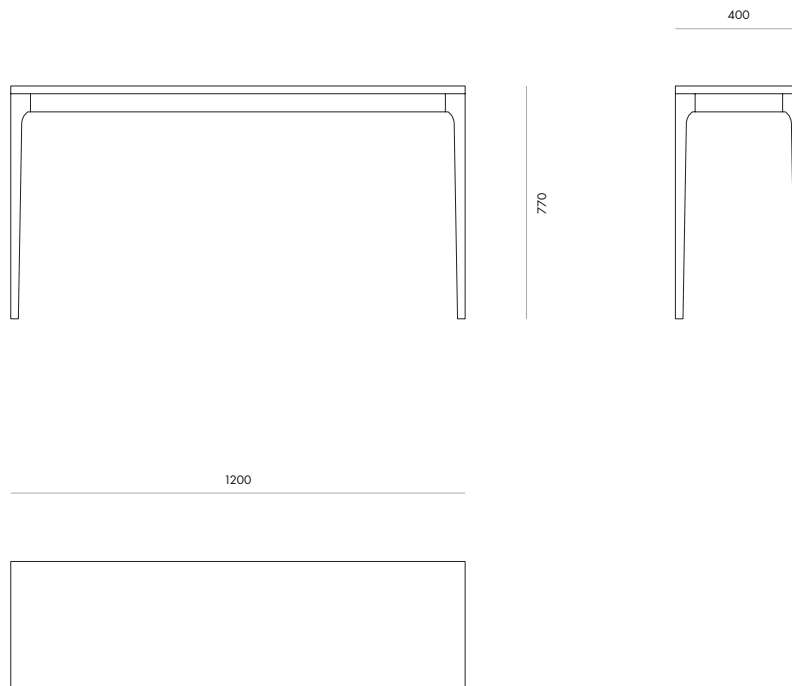

Brooklyn Console Table

Variants

Brooklyn Console Table

Code

#409