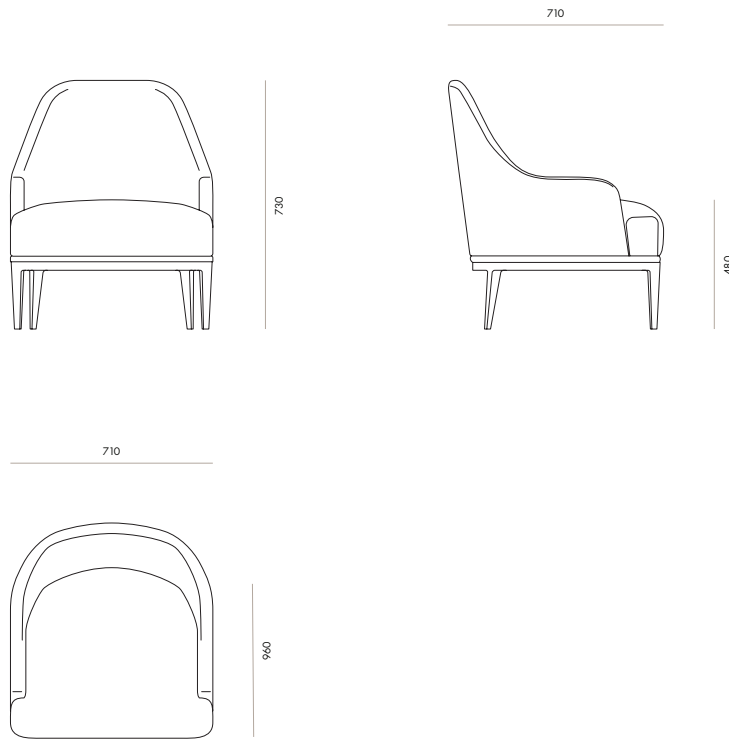

Petra Chair

Variants

Petra Chair

Code

#7759