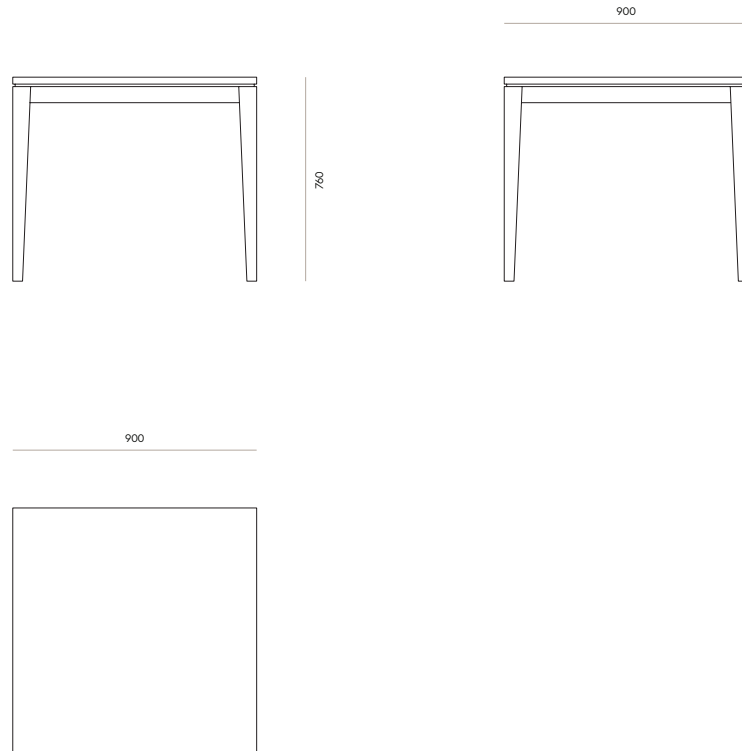

Cindy Square Dining Table

Variants

Cindy Square Dining Table

Code

#5867

Cindy Square Dining Table

Code

#5868